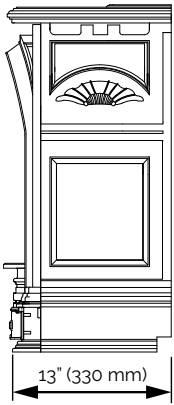

Valor stoves offer several flexible venting options, including top and rear venting. See manual for instructions.

PRESIDENT VIEWING AREA

21 3/8" w x 13" h = 283"²

MADRONA VIEWING AREA

arched front:
20 3/8" w x 13 1/2" h = 275"²
(minus frets)

square front:
21 3/4" w x 13" h = 283"²

MADRONA MODERN VIEWING AREA

16 3/4" w x 15 3/8" h = 258"²

ALWAYS REFER TO THE
MANUAL FOR COMPLETE
INSTALLATION INSTRUCTIONS.

MADRONA MODERN, BLACK
MFCS05-2 + MFCS05-1BK + MFCS05-3BK
DRIFTWOOD MF28DWK