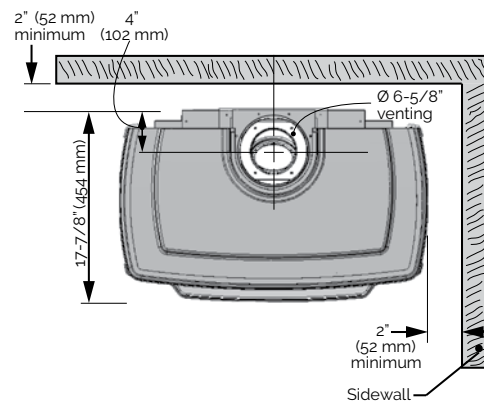

Valor stoves offer several flexible venting options, including top and rear venting. See manual for instructions.

PRESIDENT VIEWING AREA

21 3/8" w x 13" h = 283"²

MADRONA VIEWING AREA

arched front:
20 3/8" w x 13 1/2" h = 275"²
(minus frets)

square front:
21 3/4" w x 13" h = 283"²

MADRONA MODERN VIEWING AREA

16 3/4" w x 15 3/8" h = 258"²

ALWAYS REFER TO THE
MANUAL FOR COMPLETE
INSTALLATION INSTRUCTIONS.

MADRONA MODERN, BLACK
MFCS05-2 + MFCS05-1BK + MFCS05-3BK
DRIFTWOOD MF28DWK