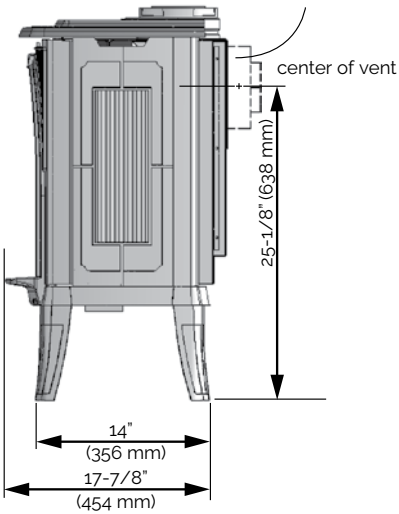

square front:
21 3/4" w x 13" h = 283"²

MADRONA MODERN VIEWING AREA

16 3/4" w x 15 3/8" h = 258"²

ALWAYS REFER TO THE
MANUAL FOR COMPLETE
INSTALLATION INSTRUCTIONS.

MADRONA MODERN, BLACK
MFCS05-2 + MFCS05-1BK + MFCS05-3BK
DRIFTWOOD MF28DWK