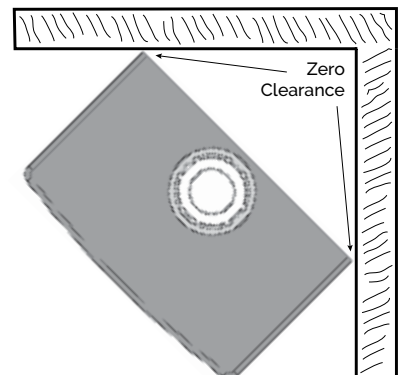

Valor stoves offer several flexible venting options, including top and rear venting. See manual for instructions.

PRESIDENT VIEWING AREA

21 3/8" w x 13" h = 283"²

MADRONA VIEWING AREA

arched front:
20 3/8" w x 13 1/2" h = 275"²
(minus frets)

square front:
21 3/4" w x 13" h = 283"²

MADRONA MODERN VIEWING AREA

16 3/4" w x 15 3/8" h = 258"²

ALWAYS REFER TO THE
MANUAL FOR COMPLETE
INSTALLATION INSTRUCTIONS.

MADRONA MODERN, BLACK
MFCS05-2 + MFCS05-1BK + MFCS05-3BK
DRIFTWOOD MF28DWK