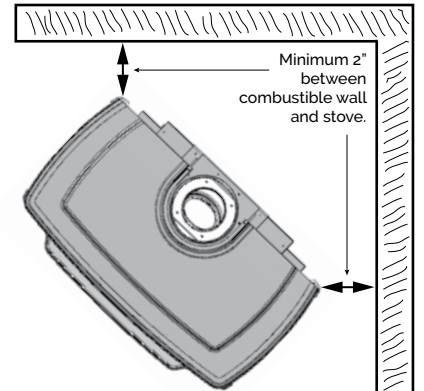

Valor stoves offer several flexible venting options, including top and rear venting. See manual for instructions.

PRESIDENT VIEWING AREA

21 3/8" w x 13" h = 283"²

MADRONA VIEWING AREA

arched front:
20 3/8" w x 13 1/2" h = 275"²
(minus frets)

square front:
21 3/4" w x 13" h = 283"²

MADRONA MODERN VIEWING AREA

16 3/4" w x 15 3/8" h = 258"²

ALWAYS REFER TO THE
MANUAL FOR COMPLETE
INSTALLATION INSTRUCTIONS.

MADRONA MODERN, BLACK
MFCS05-2 + MFCS05-1BK + MFCS05-3BK
DRIFTWOOD MF28DWK