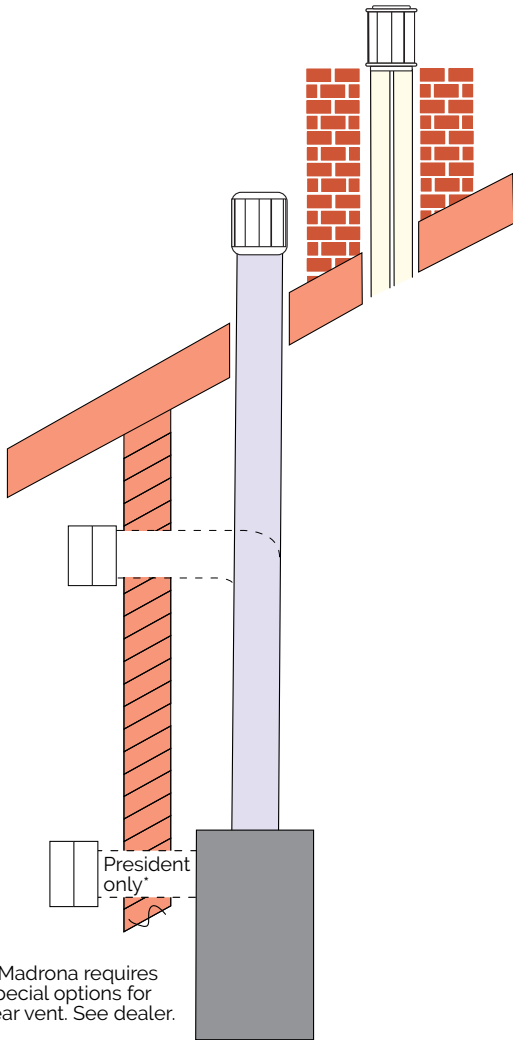

MAJOLICA CAST IRON

MADRONA MODERN

Choose from three steel side panels while the rest of body is powder-coated Black cast iron:

ALMOND WHITE STEEL

PEWTER STEEL

BLACK STEEL

SPECIFICATIONS

VENTING OPTIONS: MADRONA AND PRESIDENT

Valor stoves offer several flexible venting options, including top and rear venting. See manual for instructions.

PRESIDENT VIEWING AREA

21 3/8" w x 13" h = 283"²

MADRONA VIEWING AREA

arched front:
20 3/8" w x 13 1/2" h = 275"²
(minus frets)