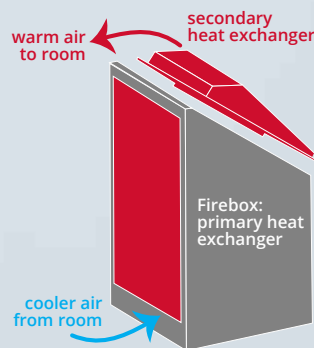

Our stoves can be top or rear-vented, and fit snug corners or against a wall—flexible options to suit your room.

offers the best in stove efficiency and safety. With up to 75% turndown, you can enjoy the glowing embers of a low fire. We set the industry standard in turndown—a measure of comfort.

Find out more about the Madrona:

MADRONA MODERN

ALMOND
WHITE

PEWTER
SIDES

BLACK
SIDES

Inside every Valor stove is a Secondary Heat Exchanger that naturally improves the amount of convective heat you enjoy, saving you energy and improving your level of comfortable warmth.