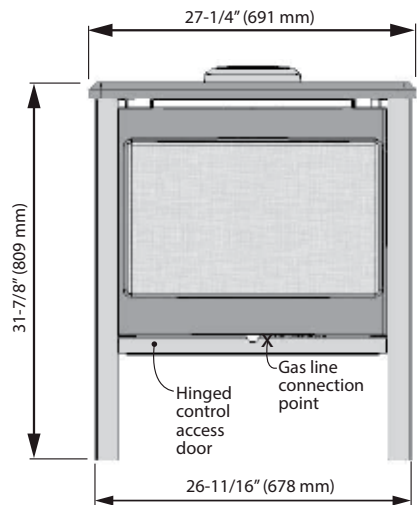

Valor stoves offer several flexible venting options, including top and rear venting. See manual for instructions.

PRESIDENT VIEWING AREA

21 3/8" w x 13" h = 283"²

MADRONA VIEWING AREA

arched front:
20 3/8" w x 13 1/2" h = 275"²
(minus frets)

square front:
21 3/4" w x 13" h = 283"²

MADRONA MODERN VIEWING AREA

16 3/4" w x 15 3/8" h = 258"²

ALWAYS REFER TO THE
MANUAL FOR COMPLETE
INSTALLATION INSTRUCTIONS.

MADRONA MODERN, BLACK
MFCS05-2 + MFCS05-1BK + MFCS05-3BK
DRIFTWOOD MF28DWK