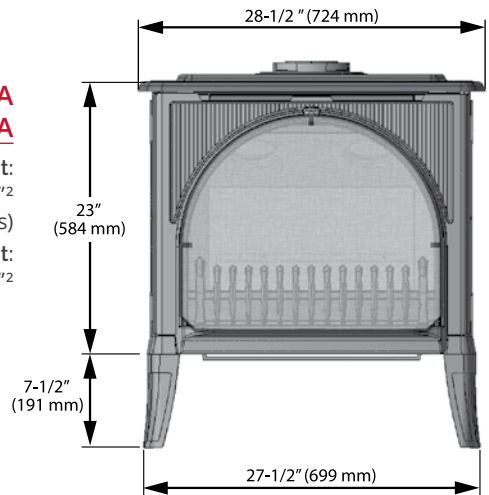

Valor stoves offer several flexible venting options, including top and rear venting. See manual for instructions.

PRESIDENT VIEWING AREA

21 3/8" w x 13" h = 283"²

MADRONA VIEWING AREA

arched front:
20 3/8" w x 13 1/2" h = 275"²
(minus frets)

square front:
21 3/4" w x 13" h = 283"²

MADRONA MODERN VIEWING AREA

16 3/4" w x 15 3/8" h = 258"²

ALWAYS REFER TO THE
MANUAL FOR COMPLETE
INSTALLATION INSTRUCTIONS.

MADRONA MODERN, BLACK
MFCS05-2 + MFCS05-1BK + MFCS05-3BK
DRIFTWOOD MF28DWK