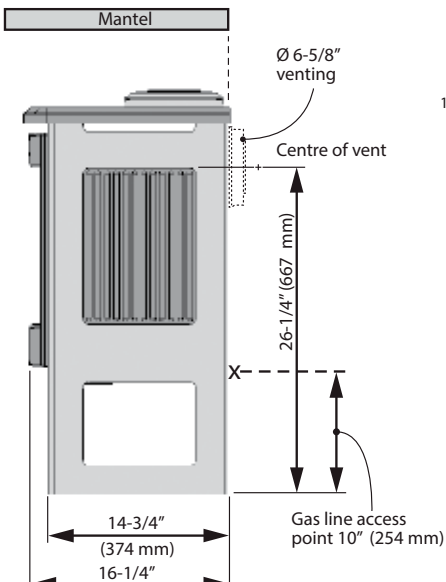

Valor stoves offer several flexible venting options, including top and rear venting. See manual for instructions.

PRESIDENT VIEWING AREA

21 3/8" w x 13" h = 283"²

MADRONA VIEWING AREA

arched front:
20 3/8" w x 13 1/2" h = 275"²
(minus frets)

square front:
21 3/4" w x 13" h = 283"²

MADRONA MODERN VIEWING AREA

16 3/4" w x 15 3/8" h = 258"²

ALWAYS REFER TO THE
MANUAL FOR COMPLETE
INSTALLATION INSTRUCTIONS.

MADRONA MODERN, BLACK
MFCS05-2 + MFCS05-1BK + MFCS05-3BK
DRIFTWOOD MF28DWK