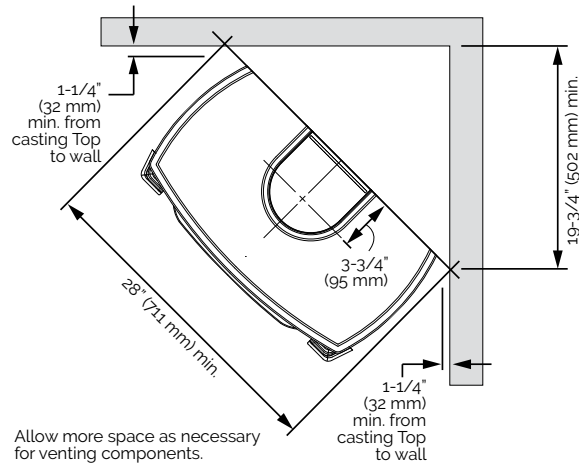

Valor stoves offer several flexible venting options, including top and rear venting. See manual for instructions.

PRESIDENT VIEWING AREA

21 3/8" w x 13" h = 283"²

MADRONA VIEWING AREA

arched front:
20 3/8" w x 13 1/2" h = 275"²
(minus frets)

square front:
21 3/4" w x 13" h = 283"²

MADRONA MODERN VIEWING AREA

16 3/4" w x 15 3/8" h = 258"²

ALWAYS REFER TO THE
MANUAL FOR COMPLETE
INSTALLATION INSTRUCTIONS.

MADRONA MODERN, BLACK
MFCS05-2 + MFCS05-1BK + MFCS05-3BK
DRIFTWOOD MF28DWK