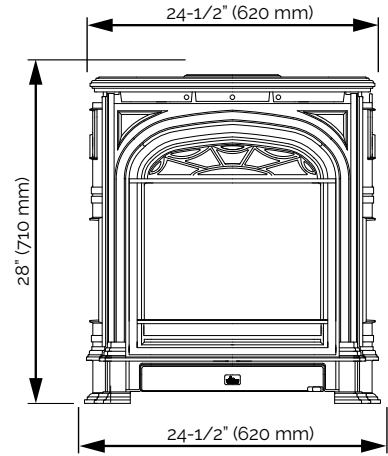

Valor stoves offer several flexible venting options, including top and rear venting. See manual for instructions.

PRESIDENT VIEWING AREA

21 3/8" w x 13" h = 283"²

MADRONA VIEWING AREA

arched front:
20 3/8" w x 13 1/2" h = 275"²
(minus frets)

square front:
21 3/4" w x 13" h = 283"²

MADRONA MODERN VIEWING AREA

16 3/4" w x 15 3/8" h = 258"²

ALWAYS REFER TO THE
MANUAL FOR COMPLETE
INSTALLATION INSTRUCTIONS.

MADRONA MODERN, BLACK
MFCS05-2 + MFCS05-1BK + MFCS05-3BK
DRIFTWOOD MF28DWK