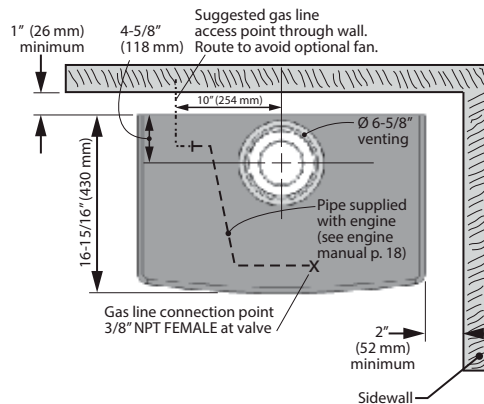

square front:
21 3/4" w x 13" h = 283"²

MADRONA MODERN VIEWING AREA

16 3/4" w x 15 3/8" h = 258"²

ALWAYS REFER TO THE
MANUAL FOR COMPLETE
INSTALLATION INSTRUCTIONS.

MADRONA MODERN, BLACK
MFCS05-2 + MFCS05-1BK + MFCS05-3BK
DRIFTWOOD MF28DWK