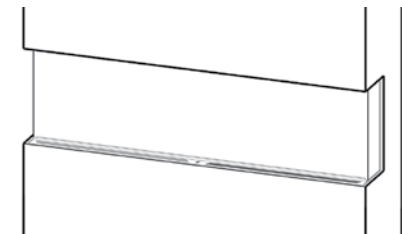

REMOTE CONTROL & MANUAL CONTROL

UPGRADE CONTROLS

WIRELESS WALL THERMOSTAT CONTROL

MULTI INSTALLATIONS - OVER 12 DIFFERENT CONFIGURATIONS

MULTI INSTALL DEPTHS:

- BUILT-IN CLEAN FACE
- PARTIAL 2X6 RECESS
- WALL MOUNT

MULTI CONFIGURATIONS:

- SINGLE SIDED
- LEFT CORNER
- RIGHT CORNER
- 3-SIDED (BAY)
- WALL MOUNT
- BUILT-IN RECESSED (2X4)
- FLOATING WALL CABINET
- FLOOR CABINET

SINGLE SIDED

3 SIDED (BAY)

LEFT CORNER

RIGHT CORNER