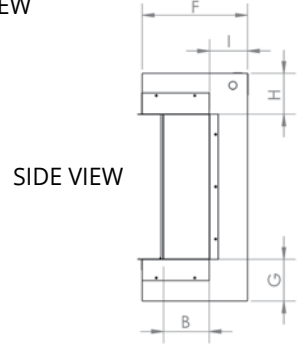

LIGHTING - INDEPENDENT COLOR CONTROL

Full Color Spectrum Lighting for Flames, Ember Bed & Downlighting

MEDIA - PREMIUM LOG SET STANDARD

Canyon Driftwood Log Set with Smoked Glacier Crystals & Clear Stones

HEAT - 5,000 - 10,000 BTU

120V & 240V High Efficiency Ceramic Heater

Landscape Pro™ Multi Fireplaces are equipped with adjustable heaters controlled by remote or phone app. Wireless Wall Control has thermostat controls.

FLAMES & LIGHTING 15 WATTS NO HEAT	1500 WATT HEATER 120V 5,000 BTU UP TO 400 SQ FT	3000 WATT HEATER 240V 10,000 BTU UP TO 800 SQ FT

UPGRADE MEDIA

Premium Reflective Glass Media & Colorado River Stones

STANDARD CONTROLS

REMOTE CONTROL & MANUAL CONTROL

UPGRADE CONTROLS

WIRELESS WALL THERMOSTAT CONTROL

MULTI INSTALLATIONS - OVER 12 DIFFERENT CONFIGURATIONS

MULTI INSTALL DEPTHS:

- BUILT-IN CLEAN FACE
- PARTIAL 2X6 RECESS
- WALL MOUNT

MULTI CONFIGURATIONS:

- SINGLE SIDED
- LEFT CORNER
- RIGHT CORNER
- 3-SIDED (BAY)
- WALL MOUNT
- BUILT-IN RECESSED (2X4)
- FLOATING WALL CABINET
- FLOOR CABINET

*Mantel & Accessories Sold Separately