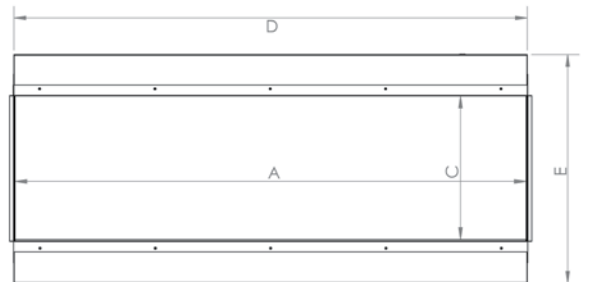

MULTI CONFIGURATIONS:

- SINGLE SIDED
- LEFT CORNER
- RIGHT CORNER
- 3-SIDED (BAY)
- WALL MOUNT
- BUILT-IN RECESSED (2X4)
- FLOATING WALL CABINET
- FLOOR CABINET

SINGLE SIDED

3 SIDED (BAY)

LEFT CORNER

RIGHT CORNER

BUILT-IN RECESSED (2X4)

WALL MOUNT*

*Mantel & Accessories Sold Separately

MODEL & CONFIGURATION		VIEWING AREA			FIREBOX DIMENSIONS					
MODEL #	CONFIGURATION	FRONT GLASS WIDTH	SIDE GLASS WIDTH	GLASS HEIGHT	OVERALL WIDTH	OVERALL HEIGHT	OVERALL DEPTH	BOTTOM TO VIEWING	TOP TO VIEWING	BACK TO VIEWING
LPM-4416	SINGLE SIDED	43.875"	-	15.5"	44"	24.875"	11.5"	4.5"	4.5"	-
	CORNER (L/R)	43.875"	5	15.5"	44"	24.875"	11.5"	4.5"	4.5"	4.125"
	3-SIDED (BAY)	43.875"	5	15.5"	44"	24.875"	11.5"	4.5"	4.5"	4.125"
LPM-5616	SINGLE SIDED	55.875"	-	15.5"	56"	24.875"	11.5"	4.5"	4.5"	-
	CORNER (L/R)	55.875"	5	15.5"	56"	24.875"	11.5"	4.5"	4.5"	4.125"
	3-SIDED (BAY)	55.875"	5	15.5"	56"	24.875"	11.5"	4.5"	4.5"	4.125"
LPM-6816	SINGLE SIDED	67.875"	-	15.5"	68"	24.875"	11.5"	4.5"	4.5"	-
	CORNER (L/R)	67.875"	5	15.5"	68"	24.875"	11.5"	4.5"	4.5"	4.125"
	3-SIDED (BAY)	67.875"	5	15.5"	68"	24.875"	11.5"	4.5"	4.5"	4.125"
LPM-8016	SINGLE SIDED	79.875"	-	15.5"	80"	24.875"	11.5"	4.5"	4.5"	-
	CORNER (L/R)	79.875"	5	15.5"	80"	24.875"	11.5"	4.5"	4.5"	4.125"
	3-SIDED (BAY)	79.875"	5	15.5"	80"	24.875"	11.5"	4.5"	4.5"	4.125"
LPM-9616	SINGLE SIDED	95.875"	-	15.5"	96"	24.875"	11.5"	4.5"	4.5"	-
	CORNER (L/R)	95.875"	5	15.5"	96"	24.875"	11.5"	4.5"	4.5"	4.125"
	3-SIDED (BAY)	95.875"	5	15.5"	96"	24.875"	11.5"	4.5"	4.5"	4.125"