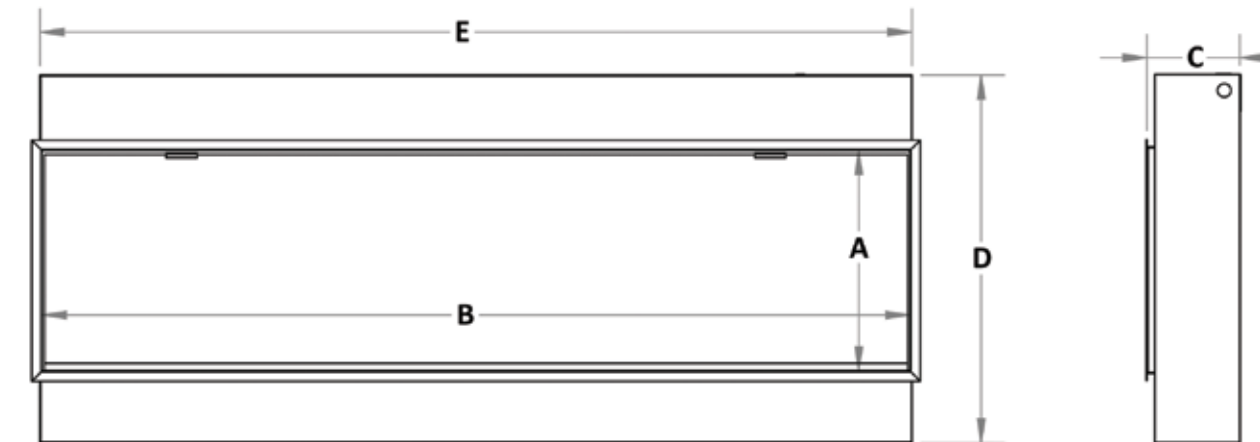

LANDSCAPE PRO SLIM DIMENSIONAL SPECS

Model Number	A	B	C	D	E	FRAMING W x H x D
LPS-4414	14" (356mm)	43-3/4" (1111mm)	6" (152mm)	23-3/4" (603mm)	44-1/4" (1124mm)	44-1/2" (1303mm) x 24" (610mm) x 5-1/2" (140mm)
LPS-5614	14" (356mm)	55-3/4" (1416mm)	6" (152mm)	23-3/4" (603mm)	56-1/4" (1429mm)	56-1/2" (1435mm) x 24" (610mm) x 5-1/2" (140mm)
LPS-6814	14" (356mm)	67-3/4" (1721mm)	6" (152mm)	23-3/4" (603mm)	68-1/4" (1734mm)	68-1/2" (1740mm) x 24" (610mm) x 5-1/2" (140mm)
LPS-8014	14" (356mm)	79-3/4" (2026mm)	6" (152mm)	23-3/4" (603mm)	80-1/4" (2038mm)	80-1/2" (2045mm) x 24" (610mm) x 5-1/2" (140mm)
LPS-9614	14" (356mm)	95-3/4" (2432mm)	6" (152mm)	23-3/4" (603mm)	96-1/4" (2445mm)	96-1/2" (2451mm) x 24" (610mm) x 5-1/2" (140mm)